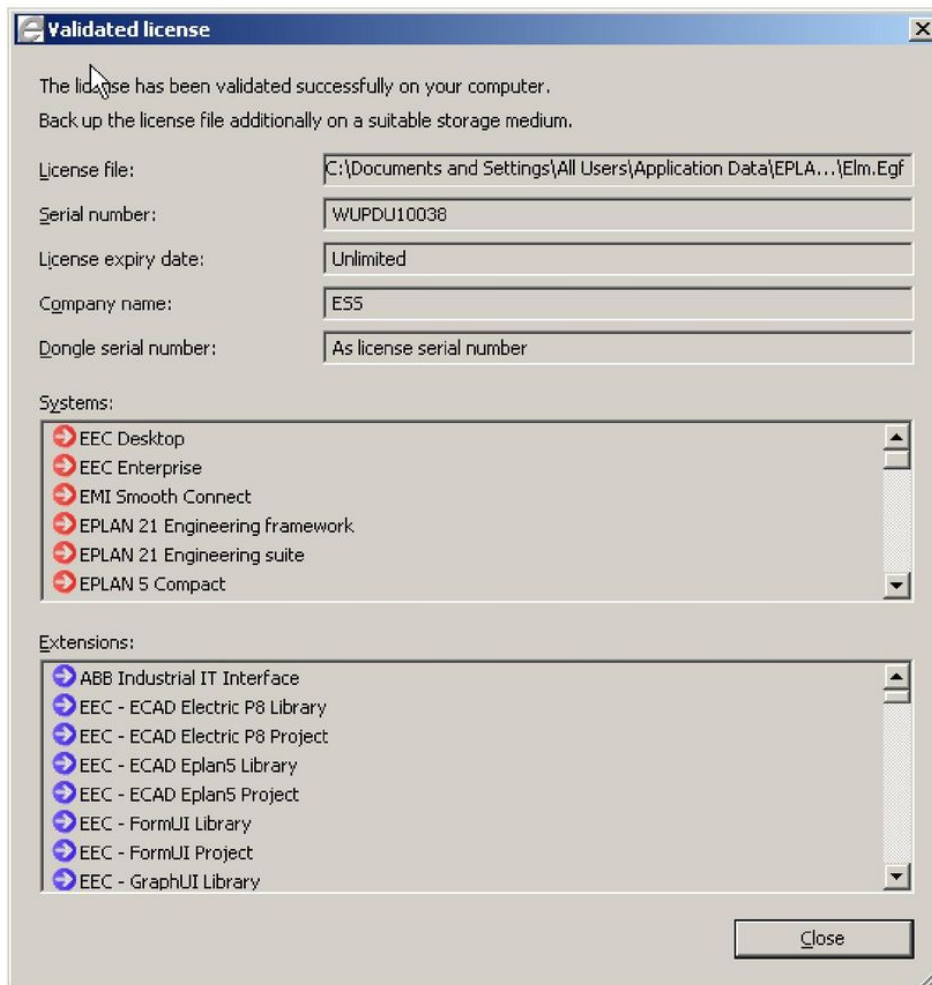

8. Enter your validation code in the **Validation code** box and then click **[OK]**.

Notes:

- At this point, you can also decide to just leave the box blank and enter the validation code later. To do this, click **[OK]** and exit the installation wizard.
- You can also enter several validation codes, one after another. To do this, click **[Apply]** after entering the first code. The dialog remains open and (after the licensed add-ons are displayed) you can enter another validation code. Do not click **[OK]** until you have entered the last validation code.

⇒ The licensed add-ons are then displayed in the **Validated license** dialog.